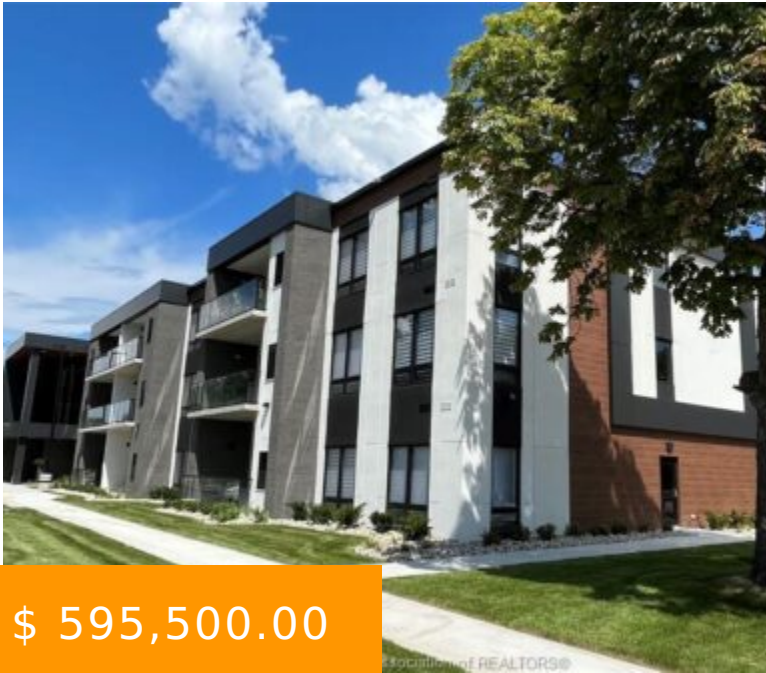

140 MAIN EAST KINGSVILLE ONTARIO N9Y1A6

<https://www.gtarealestates.com>

140 MAIN East
Kingsville Ontario
N9Y1A6

\$ 595,500.00

This brand new, state-of-the art development is located in the heart Kingsville just steps away from the downtown core! These elegant boutique condos feature an open-concept design with high ceilings & extra large windows that allow an abundance of natural light into your living space. This unit includes custom kitchen...

- 2 beds
- 2 baths
- Single Family

CALL US NOW

Phone: +1(647) 273-7237

Email: Shahzad@GtaRealEstates.com

BASIC FACTS

Property ID: 198418

MLS #: 23012480

Type: Single Family